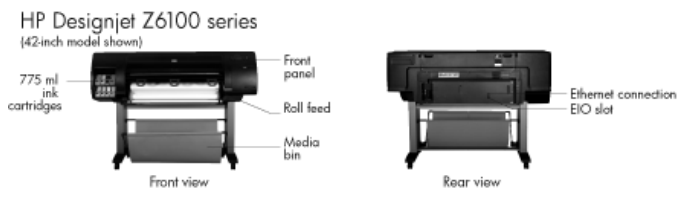

4 years	
Next Business Day Onsite with DMR: 5 years	UU909E
Maintenance Kit Replacement Service (Scan Axis)	UN469E
Maintenance Kit Replacement Service	UN471E
Color Expert Service: 1 case within 1 year	UF315E
Color Expert Service: 5 cases within 1 year	UF050E
Post Warranty Service, Remote User Assistance Support: 1 year	HC132PE
Post Warranty Service, Same Day Onsite, Standard Business Hours: 1 year	U4933PE
Post Warranty Service, Same Day Onsite, Extended Business Hours: 1 year	H5740PE
Post Warranty Service, Next Business Day Onsite: 1 year	H4607PE
Post Warranty Service, Next Business Day Onsite: 2 years	US277PE
Post Warranty Service, Next Business Day Onsite with DMR: 1 year	UK508PE

Connectivity, Opt	HP Designjet High Speed USB 2.0 card, compatible HP Jetdirect LAN cards
Memory, Std	256 MB, 40 GB hard disk
Memory, Max	512 MB, 40 GB hard disk
ENERGY STAR® Qualified	Yes
Mac Compatible	Yes
Dimensions (W x D x H)	77.5 x 27.5 x 53 in
Weight	192 lb
Shipping Dimensions	89 x 29.5 x 47.9 in
Shipping Weight	429 lb

Jetdirect Products

HP Jetdirect 635n IPv6/IPsec Print Server (J7961G)
HP Jetdirect 630n (J7997G)

Accessories (standard)

HP Designjet 4500 Scanner (Q1277A)
HP Designjet 256 MB Memory Upgrade (Q5673A)
HP Designjet High Speed USB 2.0 Card (Q5680A)
HP Advanced Profiling Solution International (Q6695A)
HP Designjet Z6100 42-in Spindle (Q6707A)
HP Designjet Z6100 42-in Take-Up Reel (Q6706A)
HP Designjet Z6100 User Maintenance Kit (Q6715A)
HP Designjet 4520 Scanner (CM770A)
HP Designjet HD Scanner (CQ654A)

Compatible Supplies

HP Ink Supplies
HP 91 Photo Black and Light Gray Printhead (C9463A)
HP 91 Matte Black and Cyan Printhead (C9460A)
HP 91 Light Magenta and Light Cyan Printhead (C9462A)
HP 91 Magenta and Yellow Printhead (C9461A)
HP 91 775-ml Pigment Matte Black Ink Cartridge with Vivera Inks (C9464A)
HP 91 775-ml Pigment Cyan Ink Cartridge with Vivera Inks (C9467A)
HP 91 775-ml Pigment Light Cyan Ink Cartridge with Vivera Inks (C9470A)
HP 91 775-ml Pigment Light Magenta Ink Cartridge with Vivera Inks (C9471A)
HP 91 775-ml Pigment Magenta Ink Cartridge with Vivera Inks (C9468A)
HP 91 775-ml Pigment Yellow Ink Cartridge with Vivera Inks (C9469A)
HP 91 775-ml Pigment Light Gray Ink Cartridge with Vivera Inks (C9466A)
HP 91 Maintenance Cartridge (C9518A)
HP 91 775-ml Pigment Photo Black Ink Cartridge with Vivera Inks (C9465A)
HP 91 3-pack 775-ml Matte Black Ink Cartridges (C9480A)
HP 91 3-pack 775-ml Photo Black Ink Cartridges (C9481A)
HP 91 3-pack 775-ml Cyan Ink Cartridges (C9483A)
HP 91 3-pack 775-ml Light Cyan Pigment Ink Cartridges (C9486A)
HP 91 3-pack 775-ml Light Magenta Pigment Ink Cartridges (C9487A)
HP 91 3-pack 775-ml Magenta Ink Cartridges (C9484A)
HP 91 3-pack 775-ml Yellow Ink Cartridges (C9485A)
HP 91 3-pack 775-ml Light Gray Ink Cartridges (C9482A)

Compatible Paper Products

HP Large Format Backlit Material

HP Premium Vivid Color Backlit Film			
36 in		100 ft	Q8747A
42 in		100 ft	Q8748A

HP Large Format Banner and Sign Material

HP Banners with Tyvek®			
36 in		50 ft	C6787A
HP Blue Back Outdoor Billboard Paper			
36 in		100 ft	C7949A
HP Durable Banner with Tyvek®			
36 in		75 ft	CG821A
42 in		75 ft	CG822A
HP Durable Display Film			
36 in		50 ft	Q6620A
HP Durable Semi-gloss Display Film			
36 in		50 ft	Q6620B
HP Instant-dry Gloss Indoor Banner			
36 in		50 ft	Q5482A
42 in		50 ft	Q5483A
HP Matte Polypropylene			
36 in		75 ft	Q1903A
42 in		75 ft	Q1904A
HP Outdoor Paper			
36 in		100 ft	Q1730A
HP Opaque Scrim			
36 in		50 ft	Q1898B